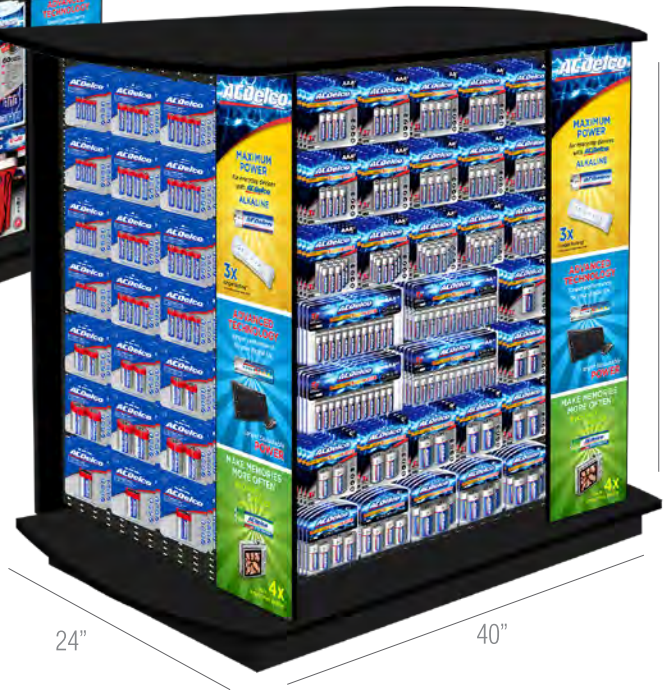

**HORIZONTAL AND VERTICAL
 TRANSITIONING HANGING
 MAGNETIC STRIP**
 AC009 - Case: 12 (Does not come pre-packed)
 UPC: 683969880099
 CASE UPC: 30683969880090

2 SIDE SPINNING RACK
 AC019 - Case: 1 (1x1 Does not come pre-packed)
 UPC: 683969880199
 CASE UPC: 30683969880190
 DIMENSIONS:

48"

24"

40"

877 Piece Permanent Display - AC005

Increase product visibility by establishing product in your retail environment to guarantee success. With informative panelling designed to educate the consumer on product selection, the ACDelco half pallet fixture can come empty or pre-packed with a strong full line assortment.